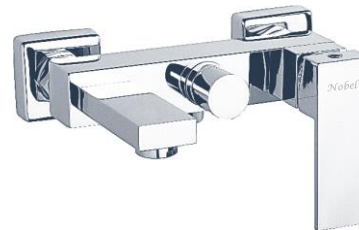

N-4203-AF
Basin mixer

N-1304L-AF
Tall Basin mixer

Handle Choice:

A

AF

N-5501-AF
Shower mixer

N-5505-AF
Bath-Shower mixer

NBSM-231-AF
Bath-Shower mixer

SELIO series

Chrome

Multi-function
Handshower

SH-1001
2-Way Rain shower set

N-1004
Sink mixer/Tall Mixer

N-1204
Tall Basin mixer

N-1001
Shower mixer

N-1303
Basin mixer