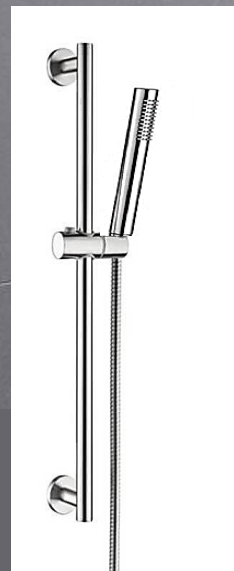

NT-01-EL
Wall Bib Tap w/ Lever handle
✓✓✓

NT-01-E
Wall Bib Tap w/ "E" handle
✓✓✓

NT-01-X
Wall Bib Tap w/ Cross handle
✓✓✓

NT-03-EL
Basin Tap w/ Lever handle
✓✓

NT-06-E
Wall Hose Bib Tap w/ "E" handle
✓✓✓

NT-06-X
Wall Hose Bib Tap w/ Cross handle
✓✓✓

NT-08-E
Two-Way Wall Tap w/ "E" handle
✓✓✓

NT-02-E
Two-Way Tap w/ "E" handle
✓✓

NT-02-X
Two-Way Tap w/ Cross handle
✓✓

SH-011
Shower Set (Solid Brass)
Finishing: Chrome

Adjustable Sliding Bar Shower Set

SH-3303
Shower Set (Solid brass)
c/w stainless steel hose
Finishing: Chrome