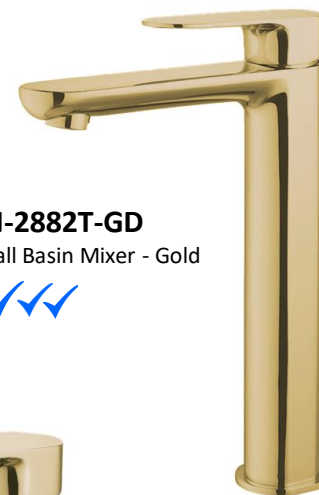

WN-931
Basin Mixer
✓✓

WN-931T
Tall Basin Mixer
✓✓

WN-882
Basin Mixer
✓✓

WN-882T
Tall Basin Mixer
✓✓

Antique Bronze series

Note: Colour printed for illustration purpose only, may varies slightly from actual product.

Classical Brushed Gold series

AURIC Series

SH-900-GD
3-Way Rain Shower Set
Finishing: Gold

SH-3305-GD
SUS 304 Shower Set
c/w Duraflex hose
Finishing: Brushed Gold

N-2882T-GD
Tall Basin Mixer - Gold

N-2881-GD
Basin Mixer - Gold

N-9900-GD
Bath-Shower Mixer

Note: Colour printed for illustration purpose only, may varies slightly from actual product.

Black Matt series

SH-700BK
3-Way Black Rain shower set

N-9931-BK
Black Basin Tap

N-7702B-BK
Black Bath-Shower Mixer

N-7701B-BK
Black Basin Mixer

N-7701C-BK
Black Tall Basin Mixer

SH-1304-BK

NEW

N-3001S-BK
Basin Mixer – 2 Tone
Finishing: Black & Chrome

N-3001L-BK
Tall Basin Mixer – 2 Tone
Finishing: Black & Chrome

NEW

OSARE series