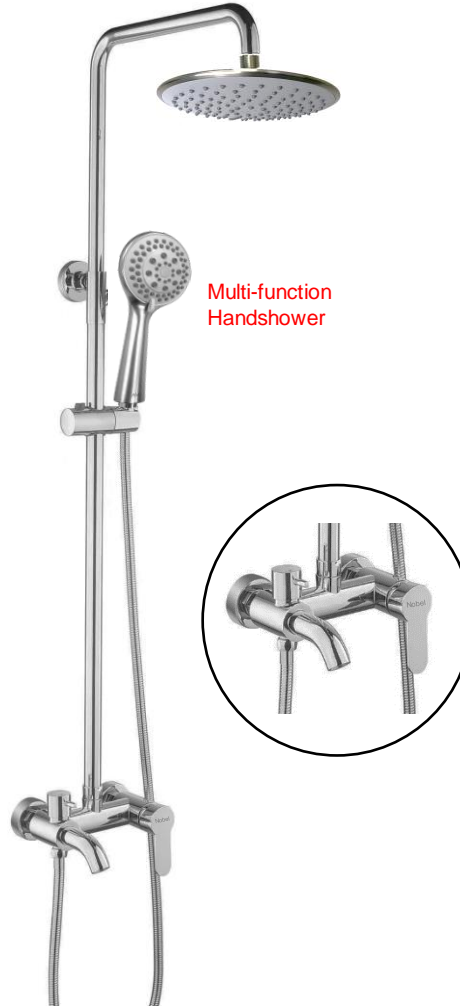

Rain Shower Set

SELIO Series

Multi-function
Handshower

AP Handle

OR

Stick Handle

SH-1304-CP
3 Way Rain shower set
Finishing: Chrome

Multi-function
Handshower