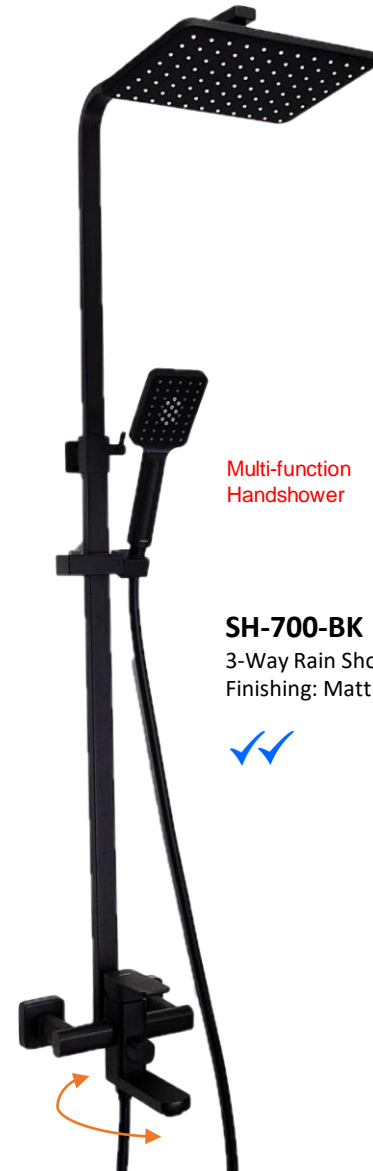

Multi-function
Handshower