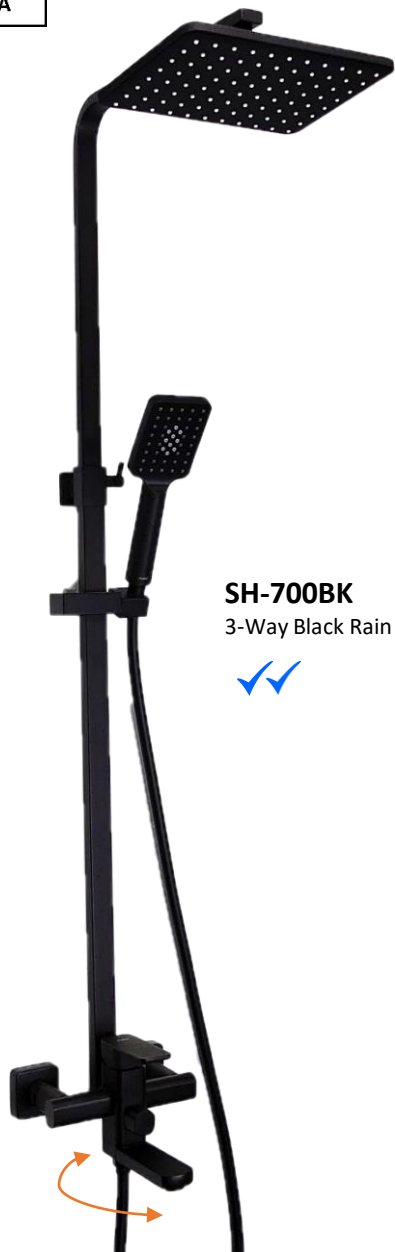

N-9900-GD
Bath-Shower Mixer

Note: Colour printed for illustration purpose only, may varies slightly from actual product.

Black Matt series

SH-700BK
3-Way Black Rain shower set

N-9931-BK
Black Basin Tap

N-7702B-BK
Black Bath-Shower Mixer