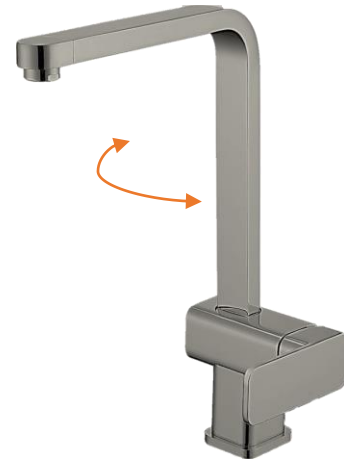

SH-800-Matt
3 Way Rain Shower Set

N-7701B-Matt
Basin Mixer

N-7702B-Matt
Bath-Shower Mixer

N-7704-Matt
Shower Mixer

N-7701C-Matt
Tall Basin Mixer

N-7703A-Matt
Kitchen Sink Mixer

JOLY series

Chrome