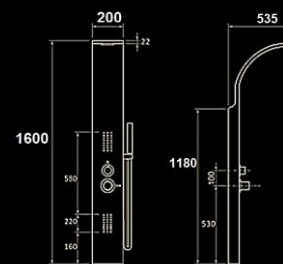

DOCCIA RUBINETTO series

Multi-function Shower Panel (Wall-mount series)
304 SUS Stainless Steel

S-003-SS
Shower Panel – Silver
Size: 1600x200mm

S-007-BK
Shower Panel – Black
Size: 1600x200mm

S-007-SS
Shower Panel – Silver
Size: 1600x200mm

DOCCIA RUBINETTO series

Multi-function Shower Panel (Wall-mount series)
304 SUS Stainless Steel

Nobel
ITALIA

S-009-BK
Shower Panel – Black
Size: 1600x200mm

S-009-SS
Shower Panel – Silver
Size: 1600x200mm

S-016-SS
Shower Panel – Silver
Size: 1500x200mm