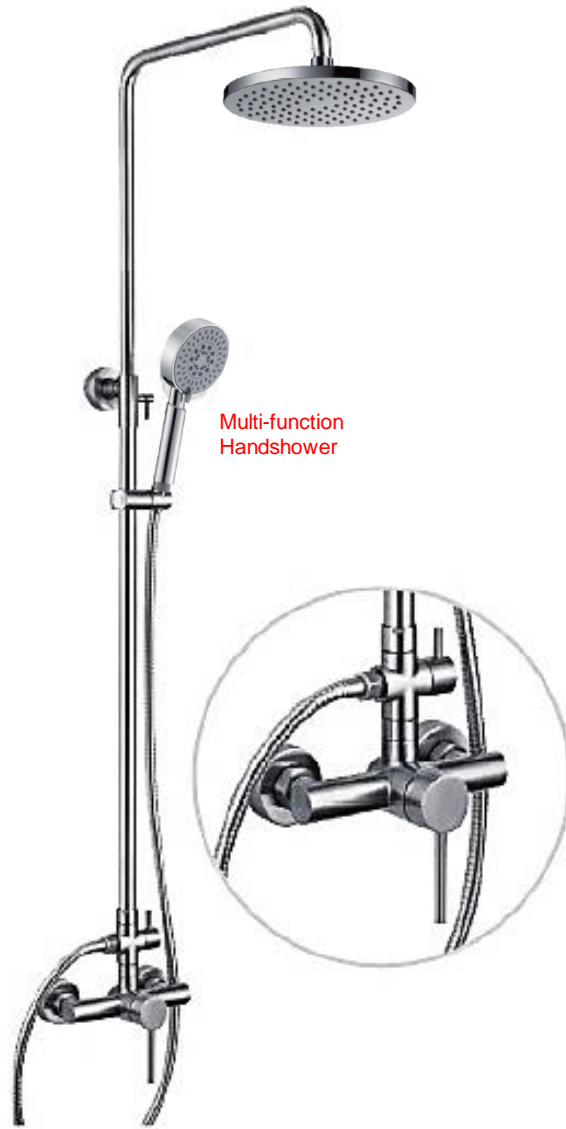

N-4203-AF
Basin mixer

N-1304L-AF
Tall Basin mixer

Handle Choice:

A

AF

N-5501-AF
Shower mixer

N-5505-AF
Bath-Shower mixer

NBSM-231-AF
Bath-Shower mixer

SELIO series

Chrome

Multi-function
Handshower

SH-1001
2-Way Rain shower set

N-1004
Sink mixer/Tall Mixer

N-1204
Tall Basin mixer

N-1001
Shower mixer

N-1303
Basin mixer

N-1704
Tall Basin mixer

NUVOLA series

Chrome

NUVOLA series faucet will fit seamlessly into any modern bathroom, they are crafted from solid brass and plated in a thick layer of chrome to create a dazzling and long lasting finish.