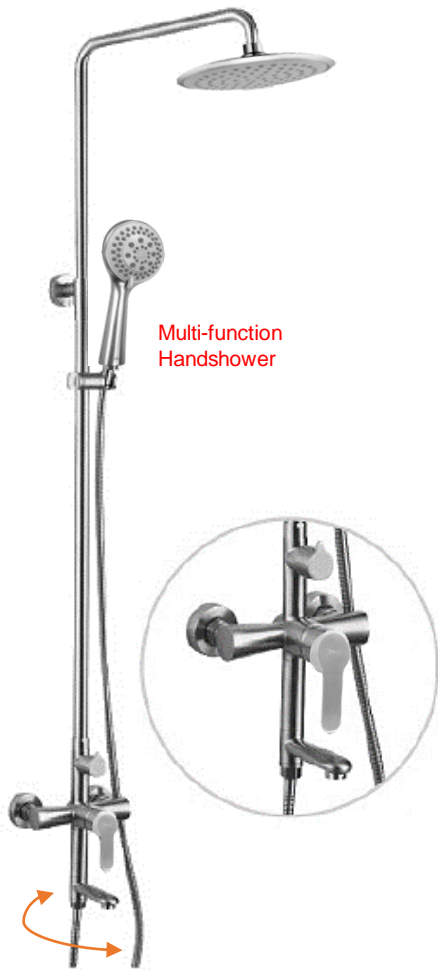

SH-700-SS
3-Way Rain Shower Set
Finishing: Matt 304 Stainless Steel

Multi-function
Handshower

SH-700-BK
3-Way Rain Shower Set
Finishing: Matt Black

Rain Shower Set

SUS 304 Stainless Steel

Multi-function
Handshower