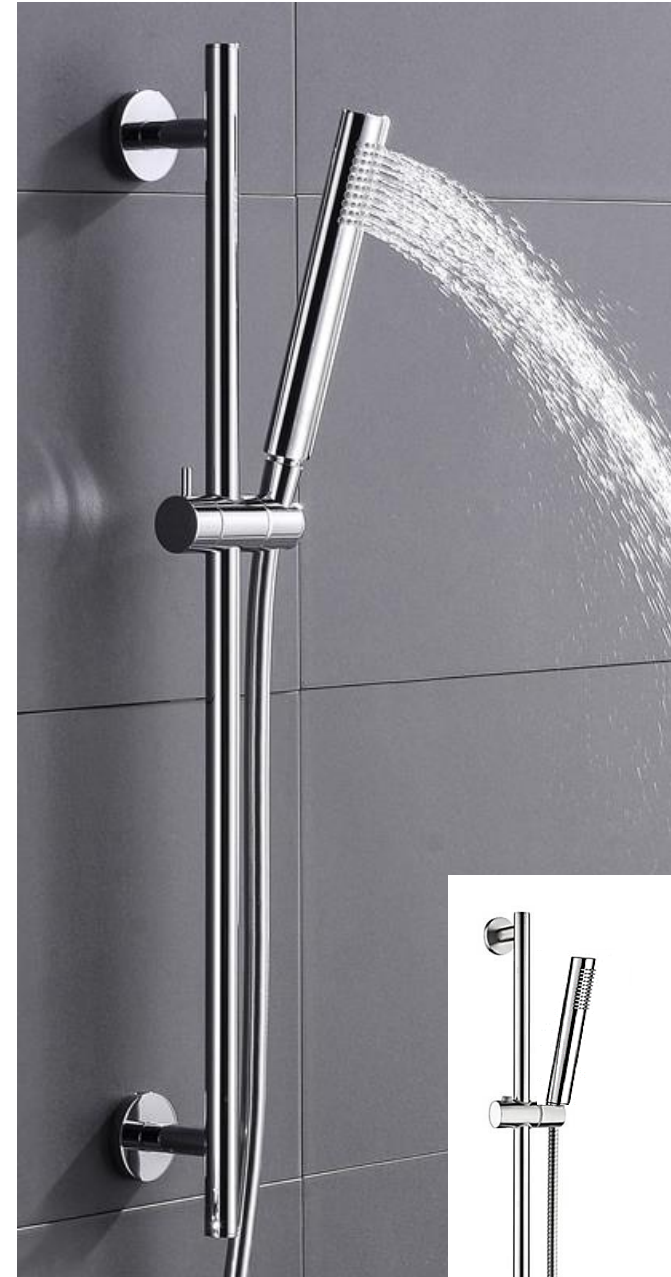

BS-2810-CP
Bidet Sprayer Set
(Polished Brass)

Expose Pipe Bracket

BS-79-BK
Bidet Sprayer Set w/
2-way stop valve
Finishing: Black Matt

TA-109-SS
Finishing: Matt

TA-109-BK
Finishing: Black

Bib/Elbow Tap series

NT-01-EL
Wall Bib Tap w/ Lever handle
✓✓✓

NT-01-E
Wall Bib Tap w/ "E" handle
✓✓✓

NT-01-X
Wall Bib Tap w/ Cross handle
✓✓✓

NT-03-EL
Basin Tap w/ Lever handle
✓✓

NT-06-E
Wall Hose Bib Tap w/ "E" handle
✓✓✓

NT-06-X
Wall Hose Bib Tap w/ Cross handle
✓✓✓

NT-08-E
Two-Way Wall Tap w/ "E" handle
✓✓✓

NT-02-E
Two-Way Tap w/ "E" handle
✓✓

NT-02-X
Two-Way Tap w/ Cross handle
✓✓

SH-011
Shower Set (Solid Brass)
Finishing: Chrome

Adjustable Sliding Bar Shower Set

SH-3303
Shower Set (Solid brass)
c/w stainless steel hose
Finishing: Chrome