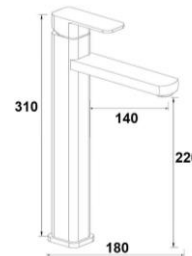

N-7701C-BK
Black Tall Basin Mixer