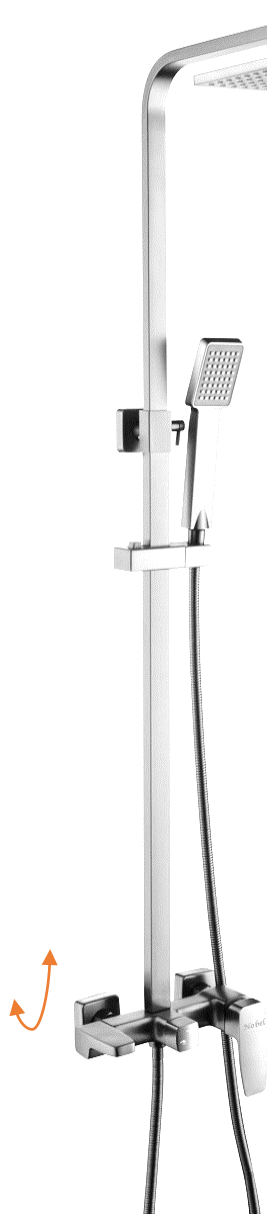

DOCCIA RUBINETTO series

Multi-function Shower Panel (Wall-mount series)
304 SUS Stainless Steel

S-003-SS
Shower Panel – Silver
Size: 1600x200mm

S-007-BK
Shower Panel – Black
Size: 1600x200mm

S-007-SS
Shower Panel – Silver
Size: 1600x200mm

DOCCIA RUBINETTO series

Multi-function Shower Panel (Wall-mount series)
304 SUS Stainless Steel

Nobel
ITALIA

S-009-BK
Shower Panel – Black
Size: 1600x200mm

S-009-SS
Shower Panel – Silver
Size: 1600x200mm

S-016-SS
Shower Panel – Silver
Size: 1500x200mm

N-9900-GD
Bath-Shower Mixer

Note: Colour printed for illustration purpose only, may varies slightly from actual product.

Black Matt series

SH-700BK
3-Way Black Rain shower set

N-9931-BK
Black Basin Tap

N-7702B-BK
Black Bath-Shower Mixer

N-7701B-BK
Black Basin Mixer

N-7701C-BK
Black Tall Basin Mixer

SH-1304-BK

NEW

N-3001S-BK
Basin Mixer – 2 Tone
Finishing: Black & Chrome

N-3001L-BK
Tall Basin Mixer – 2 Tone
Finishing: Black & Chrome

NEW

OSARE series