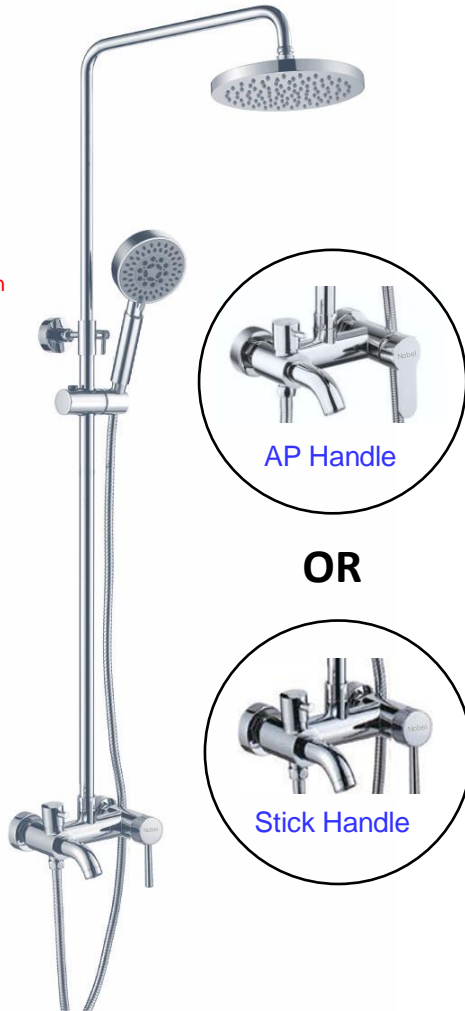

Rain Shower Set

SELIO Series

Multi-function
Handshower

AP Handle

OR

Stick Handle

SH-1304-CP
3 Way Rain shower set
Finishing: Chrome

Multi-function
Handshower