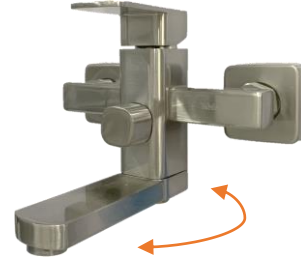

N-7702B-Matt
Bath-Shower Mixer