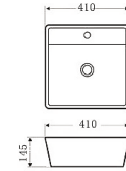

# Ceramic Insert Basin

**C-5040**  
Size: 500 x 400 x 170mm

**C-5077**  
Size: 500 x 410 x 190mm

**C-6077**  
Size: 600 x 460 x 190mm

**C-610A**  
Size: 610 x 465 x 220mm

**C-6088**  
Size: 610 x 465 x 220mm

**C-9048**  
Size: 410 x 410 x 165mm

**C-9050E**  
Size: 540 x 470 x 180mm

**C-60L**  
Size: 600 x 460 x 210mm

**C-80L**  
Size: 810 x 460 x 210mm

**C-9060E**  
Size: 600 x 470 x 175mm

**C-9075E**  
Size: 750 x 470 x 175mm

**C-9080E**  
Size: 810 x 470 x 175mm

**C-9080EL**  
Size: 810 x 470 x 175mm

**C-7096**  
Size: 710 x 470 x 180mm

**C-6048-LDY**  
Ceramic LAUNDRY Basin  
Size: 600 x 480mm

# Ceramic Art Basin

**C-7440**  
Wall-Mount  
Size: 330 x 290 x 115mm

**C-7715 (Left/Right)**  
Corner Wall-Mount  
Size: 410 x 270 x 140mm

**C-7247**  
Wall-Mount  
Size: 410 x 410 x 145mm

**C-7040**  
Wall-Mount / Top-Mount  
Size: 490 x 428 x 178mm