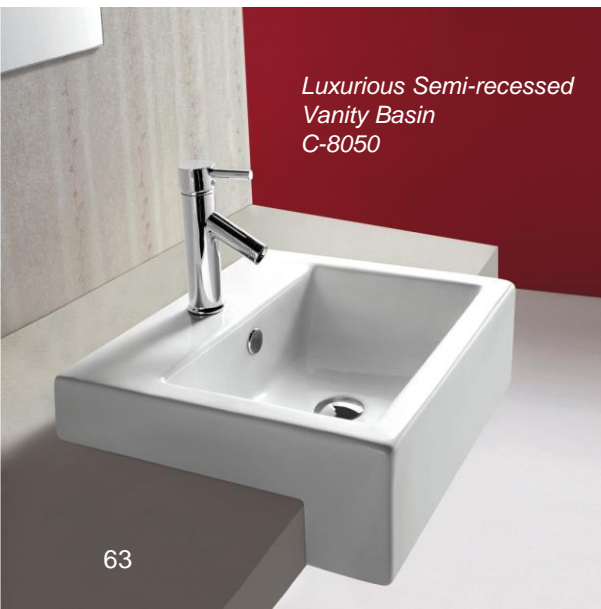

# Ceramic Art Basin

C-8050A Size: 510x510x165mm  
C-8050B Size: 530x430x155mm  
Semi-Recessed

**C-7810-WT**  
Top-Mount  
Size: 505 x 405 x 140mm

**C-7810-BW**  
Top-Mount  
Size: 505 x 405 x 140mm

**C-7029**  
Wall-Mount / Top-Mount  
Size: 505 x 405 x 140mm

**C-7811-WT**  
Top-Mount  
Size: 620 x 340 x 145mm

**C-7811-BW**  
Top-Mount  
Size: 620 x 340 x 145mm

**C-7033**  
Wall-Mount / Top-Mount  
Size: 510 x 410 x 150mm

*Luxurious Semi-recessed  
Vanity Basin  
C-8050*