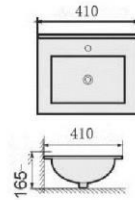

**C-7811-WT**  
Top-Mount  
Size: 620 x 340 x 145mm

**C-7811-BW**  
Top-Mount  
Size: 620 x 340 x 145mm

**C-7033**  
Wall-Mount / Top-Mount  
Size: 510 x 410 x 150mm

*Luxurious Semi-recessed  
Vanity Basin  
C-8050*

**C-540N**  
Undermount  
Size: 470 x 350 x 200mm

**C-551**  
Undermount  
Size: 415 x 415 x 165mm

**C-406-WT (Matt)**  
Top-Mount  
Size: 420 x 420 x 140mm

**NEW**

# Ceramic Insert Basin

**C-5040**  
Size: 500 x 400 x 170mm

**C-5077**  
Size: 500 x 410 x 190mm

**C-6077**  
Size: 600 x 460 x 190mm

**C-610A**  
Size: 610 x 465 x 220mm

**C-6088**  
Size: 610 x 465 x 220mm

**C-9048**  
Size: 410 x 410 x 165mm

**C-9050E**  
Size: 540 x 470 x 180mm

**C-60L**  
Size: 600 x 460 x 210mm

**C-80L**  
Size: 810 x 460 x 210mm

**C-9060E**  
Size: 600 x 470 x 175mm

**C-9075E**  
Size: 750 x 470 x 175mm