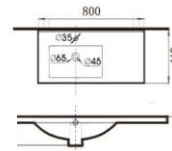

**C-7811-WT**  
Top-Mount  
Size: 620 x 340 x 145mm

**C-7811-BW**  
Top-Mount  
Size: 620 x 340 x 145mm

**C-7033**  
Wall-Mount / Top-Mount  
Size: 510 x 410 x 150mm

*Luxurious Semi-recessed  
Vanity Basin  
C-8050*

# Ceramic Insert Basin

**C-5040**  
Size: 500 x 400 x 170mm

**C-5077**  
Size: 500 x 410 x 190mm

**C-6077**  
Size: 600 x 460 x 190mm

**C-610A**  
Size: 610 x 465 x 220mm

**C-6088**  
Size: 610 x 465 x 220mm

**C-9048**  
Size: 410 x 410 x 165mm

**C-9050E**  
Size: 540 x 470 x 180mm

**C-60L**  
Size: 600 x 460 x 210mm

**C-80L**  
Size: 810 x 460 x 210mm

**C-9060E**  
Size: 600 x 470 x 175mm

**C-9075E**  
Size: 750 x 470 x 175mm

**C-9080E**  
Size: 810 x 470 x 175mm

**C-9080EL**  
Size: 810 x 470 x 175mm

**C-7096**  
Size: 710 x 470 x 180mm

**C-6048-LDY**  
Ceramic LAUNDRY Basin  
Size: 600 x 480mm