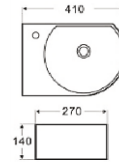

# Ceramic Insert Basin

**C-5040**  
Size: 500 x 400 x 170mm

**C-5077**  
Size: 500 x 410 x 190mm

**C-6077**  
Size: 600 x 460 x 190mm

**C-610A**  
Size: 610 x 465 x 220mm

**C-6088**  
Size: 610 x 465 x 220mm

**C-9048**  
Size: 410 x 410 x 165mm

**C-9050E**  
Size: 540 x 470 x 180mm

**C-60L**  
Size: 600 x 460 x 210mm

**C-80L**  
Size: 810 x 460 x 210mm

**C-9060E**  
Size: 600 x 470 x 175mm

**C-9075E**  
Size: 750 x 470 x 175mm

**C-9080E**  
Size: 810 x 470 x 175mm

**C-9080EL**  
Size: 810 x 470 x 175mm

**C-7096**  
Size: 710 x 470 x 180mm

**C-6048-LDY**  
Ceramic LAUNDRY Basin  
Size: 600 x 480mm

# Ceramic Art Basin

**C-7440**  
Wall-Mount  
Size: 330 x 290 x 115mm

**C-7715 (Left/Right)**  
Corner Wall-Mount  
Size: 410 x 270 x 140mm

**C-7247**  
Wall-Mount  
Size: 410 x 410 x 145mm

**C-7040**  
Wall-Mount / Top-Mount  
Size: 490 x 428 x 178mm