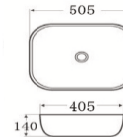

**C-7820-BTM**  
White Marble Design  
Size: 460 x 330 x 140mm

**C-7402-PJ**  
Pearl Jade Design  
Size: 460 x 330 x 140mm

**C-7402-BK**  
Pearl Black Design  
Size: 460 x 330 x 140mm

**C-7820-MGD**  
2-Tone White Gold  
Size: 460 x 330 x 140mm

**C-7820-WGM**  
White Marble with Gold Trim  
Size: 460 x 330 x 140mm  
**C-7850-WGM**  
White Marble with Gold Trim  
Size: 500 x 400 x 140mm

# Ceramic Art Basin

C-8050A Size: 510x510x165mm  
C-8050B Size: 530x430x155mm  
Semi-Recessed

**C-7810-WT**  
Top-Mount  
Size: 505 x 405 x 140mm

**C-7810-BW**  
Top-Mount  
Size: 505 x 405 x 140mm

**C-7029**  
Wall-Mount / Top-Mount  
Size: 505 x 405 x 140mm

**C-7811-WT**  
Top-Mount  
Size: 620 x 340 x 145mm

**C-7811-BW**  
Top-Mount  
Size: 620 x 340 x 145mm

**C-7033**  
Wall-Mount / Top-Mount  
Size: 510 x 410 x 150mm

*Luxurious Semi-recessed  
Vanity Basin  
C-8050*