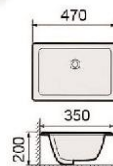

# Ceramic Art Basin

C-8050A Size: 510x510x165mm  
C-8050B Size: 530x430x155mm  
Semi-Recessed

**C-7810-WT**  
Top-Mount  
Size: 505 x 405 x 140mm

**C-7810-BW**  
Top-Mount  
Size: 505 x 405 x 140mm

**C-7029**  
Wall-Mount / Top-Mount  
Size: 505 x 405 x 140mm

**C-7811-WT**  
Top-Mount  
Size: 620 x 340 x 145mm

**C-7811-BW**  
Top-Mount  
Size: 620 x 340 x 145mm

**C-7033**  
Wall-Mount / Top-Mount  
Size: 510 x 410 x 150mm

*Luxurious Semi-recessed  
Vanity Basin  
C-8050*

**C-540N**  
Undermount  
Size: 470 x 350 x 200mm

**C-551**  
Undermount  
Size: 415 x 415 x 165mm

**C-406-WT (Matt)**  
Top-Mount  
Size: 420 x 420 x 140mm

**NEW**

# Ceramic Insert Basin

**C-5040**  
Size: 500 x 400 x 170mm

**C-5077**  
Size: 500 x 410 x 190mm

**C-6077**  
Size: 600 x 460 x 190mm

**C-610A**  
Size: 610 x 465 x 220mm

**C-6088**  
Size: 610 x 465 x 220mm