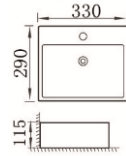

# Ceramic Insert Basin

**C-5040**  
Size: 500 x 400 x 170mm

**C-5077**  
Size: 500 x 410 x 190mm

**C-6077**  
Size: 600 x 460 x 190mm

**C-610A**  
Size: 610 x 465 x 220mm

**C-6088**  
Size: 610 x 465 x 220mm

**C-9048**  
Size: 410 x 410 x 165mm

**C-9050E**  
Size: 540 x 470 x 180mm

**C-60L**  
Size: 600 x 460 x 210mm

**C-80L**  
Size: 810 x 460 x 210mm

**C-9060E**  
Size: 600 x 470 x 175mm

**C-9075E**  
Size: 750 x 470 x 175mm

**C-9080E**  
Size: 810 x 470 x 175mm

**C-9080EL**  
Size: 810 x 470 x 175mm

**C-7096**  
Size: 710 x 470 x 180mm

**C-6048-LDY**  
Ceramic LAUNDRY Basin  
Size: 600 x 480mm

# Ceramic Art Basin

**C-7440**  
Wall-Mount  
Size: 330 x 290 x 115mm

**C-7715 (Left/Right)**  
Corner Wall-Mount  
Size: 410 x 270 x 140mm

**C-7247**  
Wall-Mount  
Size: 410 x 410 x 145mm

**C-7040**  
Wall-Mount / Top-Mount  
Size: 490 x 428 x 178mm