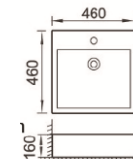

**C-7820-BKM**  
Black Marble Design  
Size: 460 x 330 x 140mm

**C-7820-BK**  
Matt Black  
Size: 460 x 330 x 140mm

**C-7820-MBG**  
Matt Black Gold Trim  
Size: 460 x 330 x 140mm

**C-7820-WTM**  
White Marble Design  
Size: 460 x 330 x 140mm

**C-7820-BTM**  
White Marble Design  
Size: 460 x 330 x 140mm

**C-7402-PJ**  
Pearl Jade Design  
Size: 460 x 330 x 140mm

**C-7402-BK**  
Pearl Black Design  
Size: 460 x 330 x 140mm

**C-7820-MGD**  
2-Tone White Gold  
Size: 460 x 330 x 140mm

# Ceramic Art Basin

C-8050A Size: 510x510x165mm  
C-8050B Size: 530x430x155mm  
Semi-Recessed

**C-7810-WT**  
Top-Mount  
Size: 505 x 405 x 140mm

**C-7810-BW**  
Top-Mount  
Size: 505 x 405 x 140mm

**C-7029**  
Wall-Mount / Top-Mount  
Size: 505 x 405 x 140mm

**C-7811-WT**  
Top-Mount  
Size: 620 x 340 x 145mm

**C-7811-BW**  
Top-Mount  
Size: 620 x 340 x 145mm

**C-7033**  
Wall-Mount / Top-Mount  
Size: 510 x 410 x 150mm

*Luxurious Semi-recessed  
Vanity Basin  
C-8050*