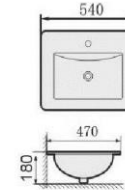

**C-7811-WT**  
Top-Mount  
Size: 620 x 340 x 145mm

**C-7811-BW**  
Top-Mount  
Size: 620 x 340 x 145mm

**C-7033**  
Wall-Mount / Top-Mount  
Size: 510 x 410 x 150mm

*Luxurious Semi-recessed  
Vanity Basin  
C-8050*

**C-540N**  
Undermount  
Size: 470 x 350 x 200mm

**C-551**  
Undermount  
Size: 415 x 415 x 165mm

**C-406-WT (Matt)**  
Top-Mount  
Size: 420 x 420 x 140mm

**NEW**

# Ceramic Insert Basin

**C-5040**  
Size: 500 x 400 x 170mm

**C-5077**  
Size: 500 x 410 x 190mm

**C-6077**  
Size: 600 x 460 x 190mm

**C-610A**  
Size: 610 x 465 x 220mm

**C-6088**  
Size: 610 x 465 x 220mm

**C-9048**  
Size: 410 x 410 x 165mm

**C-9050E**  
Size: 540 x 470 x 180mm

**C-60L**  
Size: 600 x 460 x 210mm

**C-80L**  
Size: 810 x 460 x 210mm

**C-9060E**  
Size: 600 x 470 x 175mm

**C-9075E**  
Size: 750 x 470 x 175mm