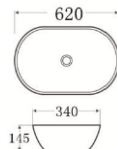

**C-7820-BKM**  
Black Marble Design  
Size: 460 x 330 x 140mm

**C-7820-BK**  
Matt Black  
Size: 460 x 330 x 140mm

**C-7820-MBG**  
Matt Black Gold Trim  
Size: 460 x 330 x 140mm

**C-7820-WTM**  
White Marble Design  
Size: 460 x 330 x 140mm

**C-7820-BTM**  
White Marble Design  
Size: 460 x 330 x 140mm

**C-7402-PJ**  
Pearl Jade Design  
Size: 460 x 330 x 140mm

**C-7402-BK**  
Pearl Black Design  
Size: 460 x 330 x 140mm

**C-7820-MGD**  
2-Tone White Gold  
Size: 460 x 330 x 140mm

# Ceramic Art Basin

C-8050A Size: 510x510x165mm  
C-8050B Size: 530x430x155mm  
Semi-Recessed

**C-7810-WT**  
Top-Mount  
Size: 505 x 405 x 140mm

**C-7810-BW**  
Top-Mount  
Size: 505 x 405 x 140mm

**C-7029**  
Wall-Mount / Top-Mount  
Size: 505 x 405 x 140mm

**C-7811-WT**  
Top-Mount  
Size: 620 x 340 x 145mm

**C-7811-BW**  
Top-Mount  
Size: 620 x 340 x 145mm

**C-7033**  
Wall-Mount / Top-Mount  
Size: 510 x 410 x 150mm

*Luxurious Semi-recessed  
Vanity Basin  
C-8050*