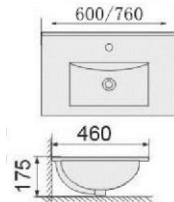

**C-7811-WT**  
Top-Mount  
Size: 620 x 340 x 145mm

**C-7811-BW**  
Top-Mount  
Size: 620 x 340 x 145mm

**C-7033**  
Wall-Mount / Top-Mount  
Size: 510 x 410 x 150mm

*Luxurious Semi-recessed  
Vanity Basin  
C-8050*

# Ceramic Insert Basin

**C-5040**  
Size: 500 x 400 x 170mm

**C-5077**  
Size: 500 x 410 x 190mm

**C-6077**  
Size: 600 x 460 x 190mm

**C-610A**  
Size: 610 x 465 x 220mm

**C-6088**  
Size: 610 x 465 x 220mm

**C-9048**  
Size: 410 x 410 x 165mm

**C-9050E**  
Size: 540 x 470 x 180mm

**C-60L**  
Size: 600 x 460 x 210mm

**C-80L**  
Size: 810 x 460 x 210mm

**C-9060E**  
Size: 600 x 470 x 175mm

**C-9075E**  
Size: 750 x 470 x 175mm

**C-9080E**  
Size: 810 x 470 x 175mm

**C-9080EL**  
Size: 810 x 470 x 175mm

**C-7096**  
Size: 710 x 470 x 180mm

**C-6048-LDY**  
Ceramic LAUNDRY Basin  
Size: 600 x 480mm