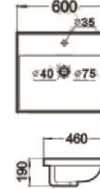

**C-7811-WT**  
Top-Mount  
Size: 620 x 340 x 145mm

**C-7811-BW**  
Top-Mount  
Size: 620 x 340 x 145mm

**C-7033**  
Wall-Mount / Top-Mount  
Size: 510 x 410 x 150mm

*Luxurious Semi-recessed  
Vanity Basin  
C-8050*

**C-540N**  
Undermount  
Size: 470 x 350 x 200mm

**C-551**  
Undermount  
Size: 415 x 415 x 165mm

**C-406-WT (Matt)**  
Top-Mount  
Size: 420 x 420 x 140mm

**NEW**

# Ceramic Insert Basin

**C-5040**  
Size: 500 x 400 x 170mm

**C-5077**  
Size: 500 x 410 x 190mm

**C-6077**  
Size: 600 x 460 x 190mm

**C-610A**  
Size: 610 x 465 x 220mm

**C-6088**  
Size: 610 x 465 x 220mm

**C-9048**  
Size: 410 x 410 x 165mm

**C-9050E**  
Size: 540 x 470 x 180mm

**C-60L**  
Size: 600 x 460 x 210mm

**C-80L**  
Size: 810 x 460 x 210mm

**C-9060E**  
Size: 600 x 470 x 175mm

**C-9075E**  
Size: 750 x 470 x 175mm