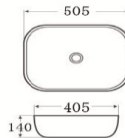

**C-7820-BKM**  
Black Marble Design  
Size: 460 x 330 x 140mm

**C-7820-BK**  
Matt Black  
Size: 460 x 330 x 140mm

**C-7820-MBG**  
Matt Black Gold Trim  
Size: 460 x 330 x 140mm

**C-7820-WTM**  
White Marble Design  
Size: 460 x 330 x 140mm

**C-7820-BTM**  
White Marble Design  
Size: 460 x 330 x 140mm

**C-7402-PJ**  
Pearl Jade Design  
Size: 460 x 330 x 140mm

**C-7402-BK**  
Pearl Black Design  
Size: 460 x 330 x 140mm

**C-7820-MGD**  
2-Tone White Gold  
Size: 460 x 330 x 140mm

**C-7820-WGM**  
White Marble with Gold Trim  
Size: 460 x 330 x 140mm  
**C-7850-WGM**  
White Marble with Gold Trim  
Size: 500 x 400 x 140mm

# Ceramic Art Basin

C-8050A Size: 510x510x165mm  
C-8050B Size: 530x430x155mm  
Semi-Recessed

**C-7810-WT**  
Top-Mount  
Size: 505 x 405 x 140mm

**C-7810-BW**  
Top-Mount  
Size: 505 x 405 x 140mm

**C-7029**  
Wall-Mount / Top-Mount  
Size: 505 x 405 x 140mm