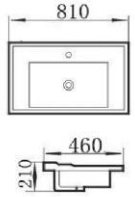

**C-7811-WT**  
Top-Mount  
Size: 620 x 340 x 145mm

**C-7811-BW**  
Top-Mount  
Size: 620 x 340 x 145mm

**C-7033**  
Wall-Mount / Top-Mount  
Size: 510 x 410 x 150mm

*Luxurious Semi-recessed  
Vanity Basin  
C-8050*

**C-540N**  
Undermount  
Size: 470 x 350 x 200mm

**C-551**  
Undermount  
Size: 415 x 415 x 165mm

**C-406-WT (Matt)**  
Top-Mount  
Size: 420 x 420 x 140mm

**NEW**

# Ceramic Insert Basin

**C-5040**  
Size: 500 x 400 x 170mm

**C-5077**  
Size: 500 x 410 x 190mm

**C-6077**  
Size: 600 x 460 x 190mm

**C-610A**  
Size: 610 x 465 x 220mm

**C-6088**  
Size: 610 x 465 x 220mm

**C-9048**  
Size: 410 x 410 x 165mm

**C-9050E**  
Size: 540 x 470 x 180mm

**C-60L**  
Size: 600 x 460 x 210mm

**C-80L**  
Size: 810 x 460 x 210mm

**C-9060E**  
Size: 600 x 470 x 175mm

**C-9075E**  
Size: 750 x 470 x 175mm