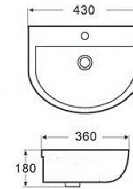

# Ceramic Insert Basin

**C-5040**  
Size: 500 x 400 x 170mm

**C-5077**  
Size: 500 x 410 x 190mm

**C-6077**  
Size: 600 x 460 x 190mm

**C-610A**  
Size: 610 x 465 x 220mm

**C-6088**  
Size: 610 x 465 x 220mm

**C-9048**  
Size: 410 x 410 x 165mm

**C-9050E**  
Size: 540 x 470 x 180mm

**C-60L**  
Size: 600 x 460 x 210mm

**C-80L**  
Size: 810 x 460 x 210mm

**C-9060E**  
Size: 600 x 470 x 175mm

**C-9075E**  
Size: 750 x 470 x 175mm

**C-9080E**  
Size: 810 x 470 x 175mm

**C-9080EL**  
Size: 810 x 470 x 175mm

**C-7096**  
Size: 710 x 470 x 180mm

**C-6048-LDY**  
Ceramic LAUNDRY Basin  
Size: 600 x 480mm

# Ceramic Art Basin

**C-7440**  
Wall-Mount  
Size: 330 x 290 x 115mm

**C-7715 (Left/Right)**  
Corner Wall-Mount  
Size: 410 x 270 x 140mm

**C-7247**  
Wall-Mount  
Size: 410 x 410 x 145mm

**C-7040**  
Wall-Mount / Top-Mount  
Size: 490 x 428 x 178mm