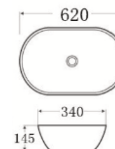

**C-7820-BKM**  
Black Marble Design  
Size: 460 x 330 x 140mm

**C-7820-BK**  
Matt Black  
Size: 460 x 330 x 140mm

**C-7820-MBG**  
Matt Black Gold Trim  
Size: 460 x 330 x 140mm

**C-7820-WTM**  
White Marble Design  
Size: 460 x 330 x 140mm

**C-7820-BTM**  
White Marble Design  
Size: 460 x 330 x 140mm

**C-7402-PJ**  
Pearl Jade Design  
Size: 460 x 330 x 140mm

**C-7402-BK**  
Pearl Black Design  
Size: 460 x 330 x 140mm

**C-7820-MGD**  
2-Tone White Gold  
Size: 460 x 330 x 140mm

# Ceramic Art Basin

C-8050A Size: 510x510x165mm  
C-8050B Size: 530x430x155mm  
Semi-Recessed

**C-7810-WT**  
Top-Mount  
Size: 505 x 405 x 140mm

**C-7810-BW**  
Top-Mount  
Size: 505 x 405 x 140mm

**C-7029**  
Wall-Mount / Top-Mount  
Size: 505 x 405 x 140mm

**C-7811-WT**  
Top-Mount  
Size: 620 x 340 x 145mm

**C-7811-BW**  
Top-Mount  
Size: 620 x 340 x 145mm

**C-7033**  
Wall-Mount / Top-Mount  
Size: 510 x 410 x 150mm

*Luxurious Semi-recessed  
Vanity Basin  
C-8050*