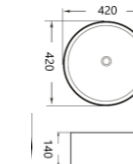

# Ceramic Art Basin

C-8050A Size: 510x510x165mm  
C-8050B Size: 530x430x155mm  
Semi-Recessed

**C-7810-WT**  
Top-Mount  
Size: 505 x 405 x 140mm

**C-7810-BW**  
Top-Mount  
Size: 505 x 405 x 140mm

**C-7029**  
Wall-Mount / Top-Mount  
Size: 505 x 405 x 140mm

**C-7811-WT**  
Top-Mount  
Size: 620 x 340 x 145mm

**C-7811-BW**  
Top-Mount  
Size: 620 x 340 x 145mm

**C-7033**  
Wall-Mount / Top-Mount  
Size: 510 x 410 x 150mm

*Luxurious Semi-recessed  
Vanity Basin  
C-8050*

**C-540N**  
Undermount  
Size: 470 x 350 x 200mm

**C-551**  
Undermount  
Size: 415 x 415 x 165mm

**C-406-WT (Matt)**  
Top-Mount  
Size: 420 x 420 x 140mm

**NEW**

# Ceramic Insert Basin

**C-5040**  
Size: 500 x 400 x 170mm

**C-5077**  
Size: 500 x 410 x 190mm

**C-6077**  
Size: 600 x 460 x 190mm

**C-610A**  
Size: 610 x 465 x 220mm

**C-6088**  
Size: 610 x 465 x 220mm