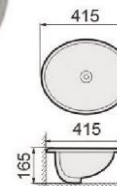

# Ceramic Art Basin

C-8050A Size: 510x510x165mm  
C-8050B Size: 530x430x155mm  
Semi-Recessed

**C-7810-WT**  
Top-Mount  
Size: 505 x 405 x 140mm

**C-7810-BW**  
Top-Mount  
Size: 505 x 405 x 140mm

**C-7029**  
Wall-Mount / Top-Mount  
Size: 505 x 405 x 140mm

**C-7811-WT**  
Top-Mount  
Size: 620 x 340 x 145mm

**C-7811-BW**  
Top-Mount  
Size: 620 x 340 x 145mm

**C-7033**  
Wall-Mount / Top-Mount  
Size: 510 x 410 x 150mm

*Luxurious Semi-recessed  
Vanity Basin  
C-8050*

**C-540N**  
Undermount  
Size: 470 x 350 x 200mm

**C-551**  
Undermount  
Size: 415 x 415 x 165mm

**C-406-WT (Matt)**  
Top-Mount  
Size: 420 x 420 x 140mm

**NEW**

# Ceramic Insert Basin

**C-5040**  
Size: 500 x 400 x 170mm

**C-5077**  
Size: 500 x 410 x 190mm

**C-6077**  
Size: 600 x 460 x 190mm

**C-610A**  
Size: 610 x 465 x 220mm

**C-6088**  
Size: 610 x 465 x 220mm