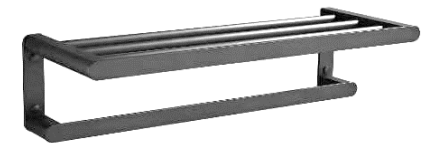

NB-7310-GM

Towel Rack

Size: 600 x 220 x 150mm

Finishing: Gunmetal