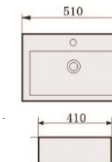

**C-7820-BKM**  
Black Marble Design  
Size: 460 x 330 x 140mm

**C-7820-BK**  
Matt Black  
Size: 460 x 330 x 140mm

**C-7820-MBG**  
Matt Black Gold Trim  
Size: 460 x 330 x 140mm

**C-7820-WTM**  
White Marble Design  
Size: 460 x 330 x 140mm

**C-7820-BTM**  
White Marble Design  
Size: 460 x 330 x 140mm

**C-7402-PJ**  
Pearl Jade Design  
Size: 460 x 330 x 140mm

**C-7402-BK**  
Pearl Black Design  
Size: 460 x 330 x 140mm

**C-7820-MGD**  
2-Tone White Gold  
Size: 460 x 330 x 140mm

# Ceramic Art Basin

C-8050A Size: 510x510x165mm  
C-8050B Size: 530x430x155mm  
Semi-Recessed

**C-7810-WT**  
Top-Mount  
Size: 505 x 405 x 140mm

**C-7810-BW**  
Top-Mount  
Size: 505 x 405 x 140mm

**C-7029**  
Wall-Mount / Top-Mount  
Size: 505 x 405 x 140mm

**C-7811-WT**  
Top-Mount  
Size: 620 x 340 x 145mm

**C-7811-BW**  
Top-Mount  
Size: 620 x 340 x 145mm

**C-7033**  
Wall-Mount / Top-Mount  
Size: 510 x 410 x 150mm

*Luxurious Semi-recessed  
Vanity Basin  
C-8050*