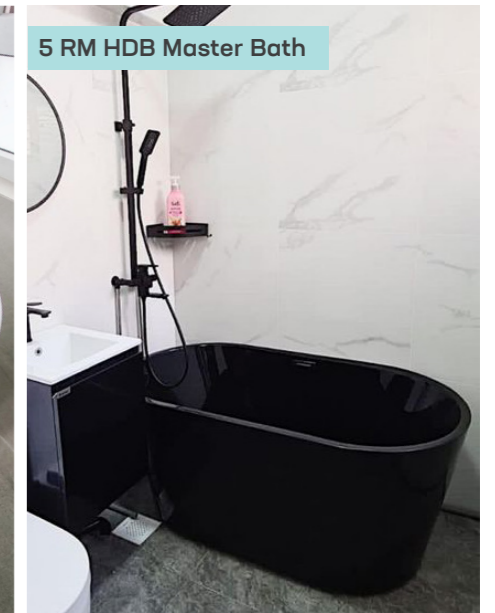

YOUR SPACES WITH OUR BATHTUBS