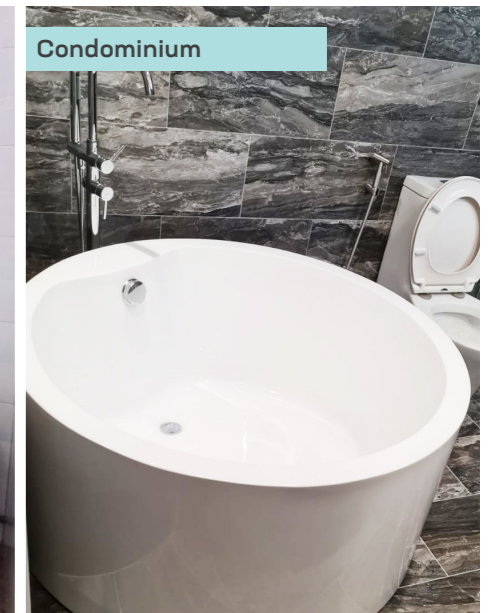

YOUR SPACES WITH OUR BATHTUBS