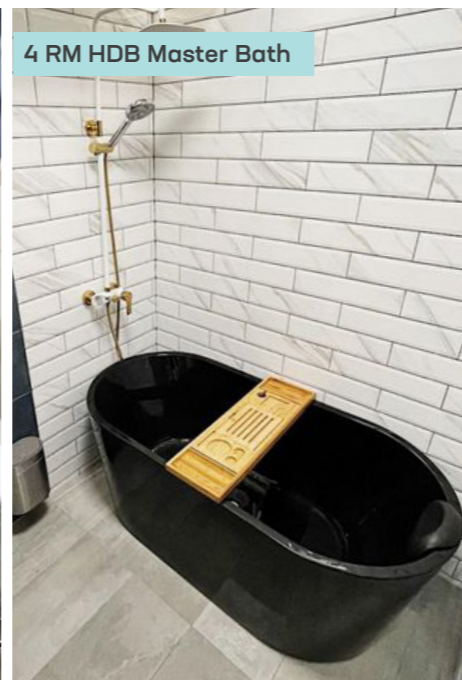

YOUR SPACES WITH OUR BATHTUBS